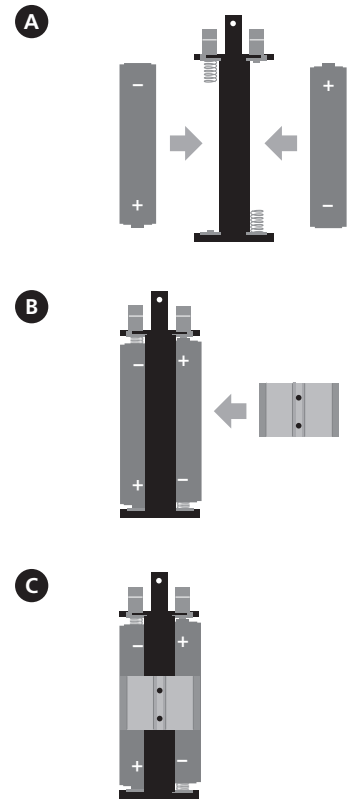

BeoRemote One - BT

BANG & OLUFSEN

351146216080000

1

2

3

4

5